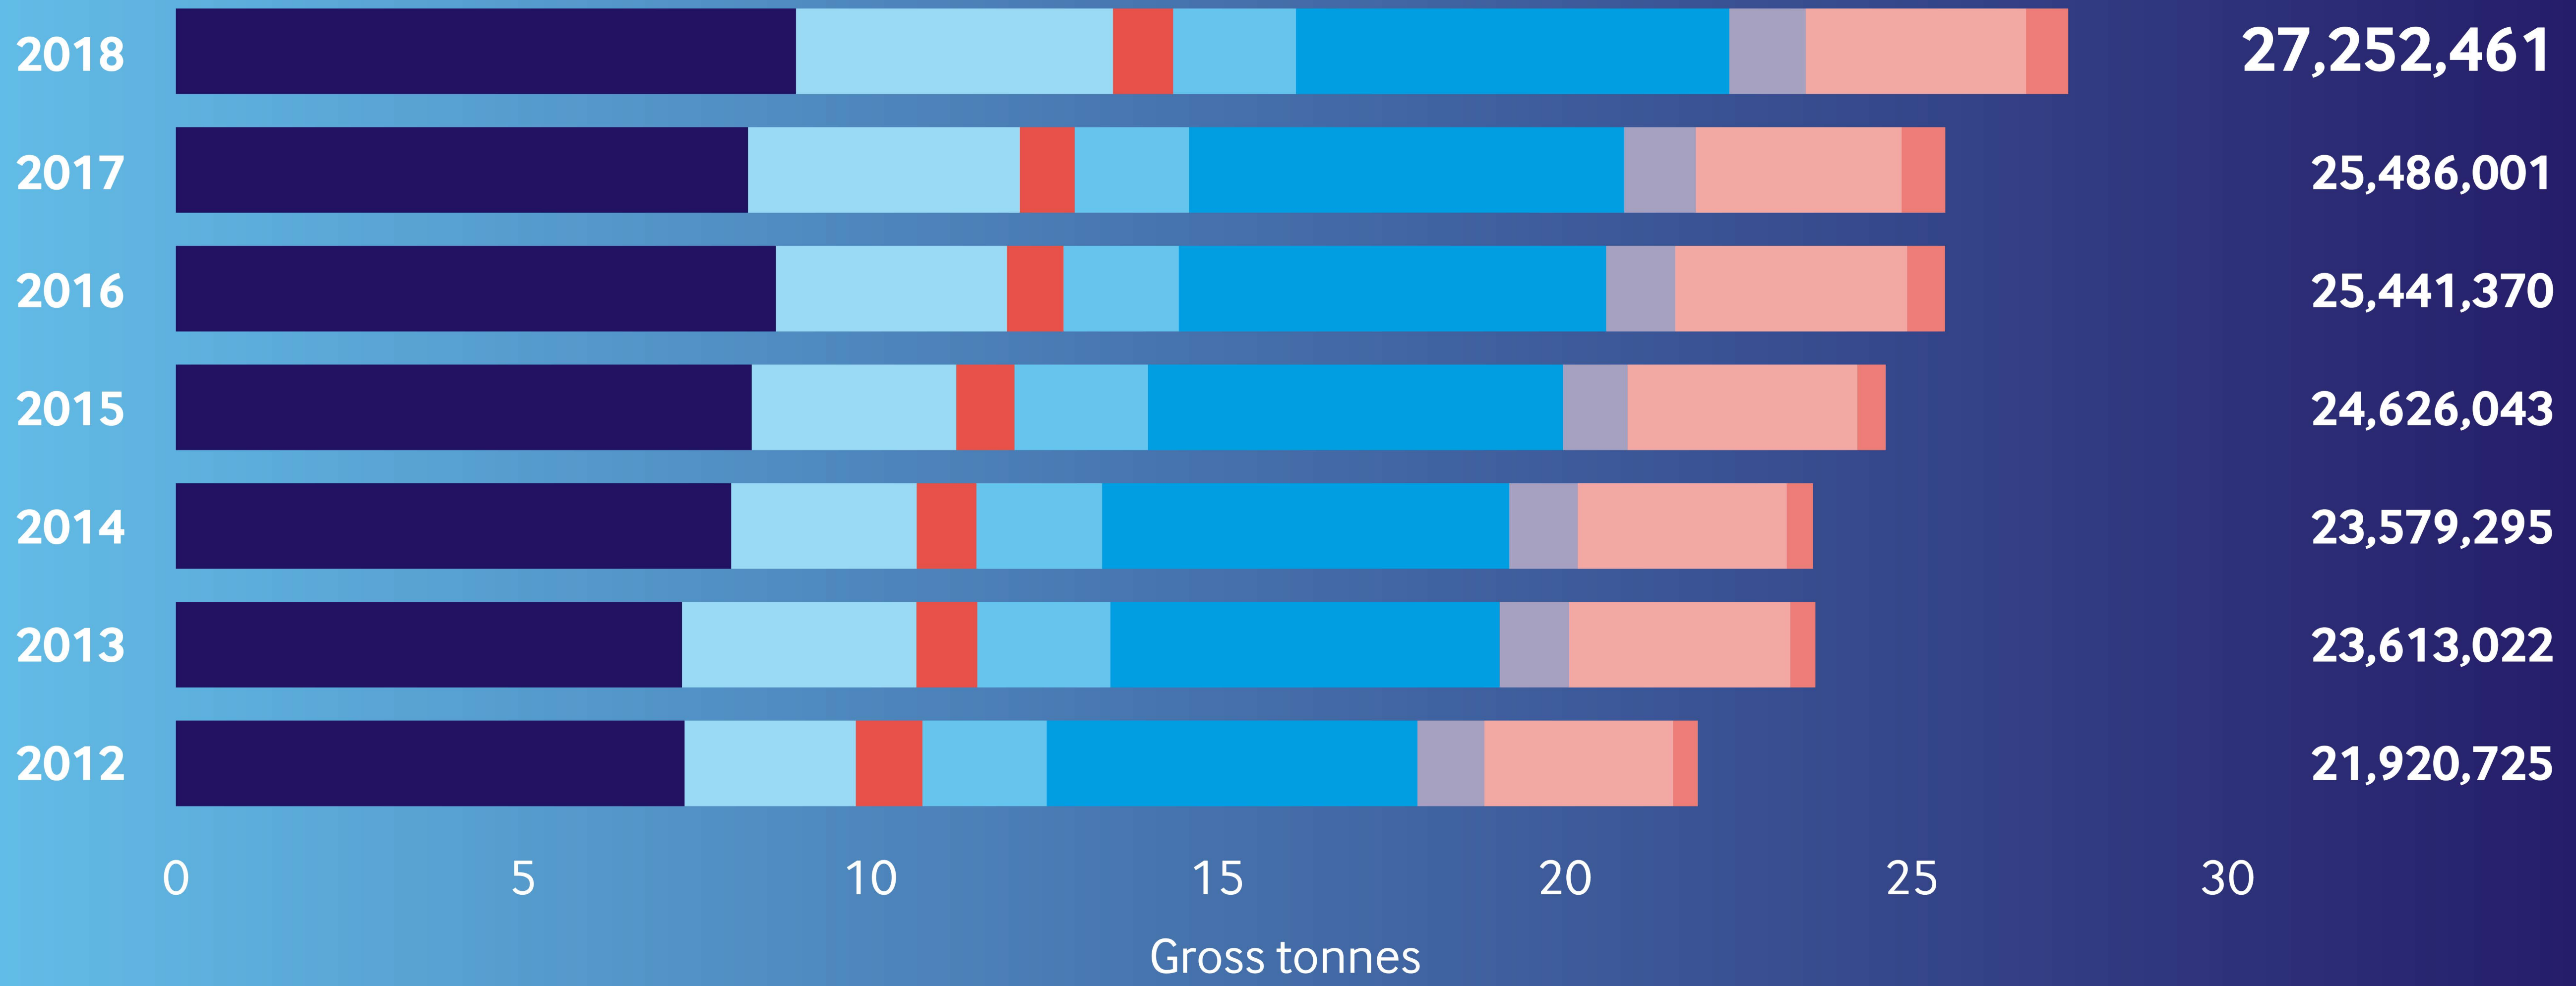

TOTAL ENTERED TONNAGE

as at 31 December 2018

● Barge ● Cargo ● Fishing ● Harbour ● Offshore ● Passenger ● Tanker ● Yacht